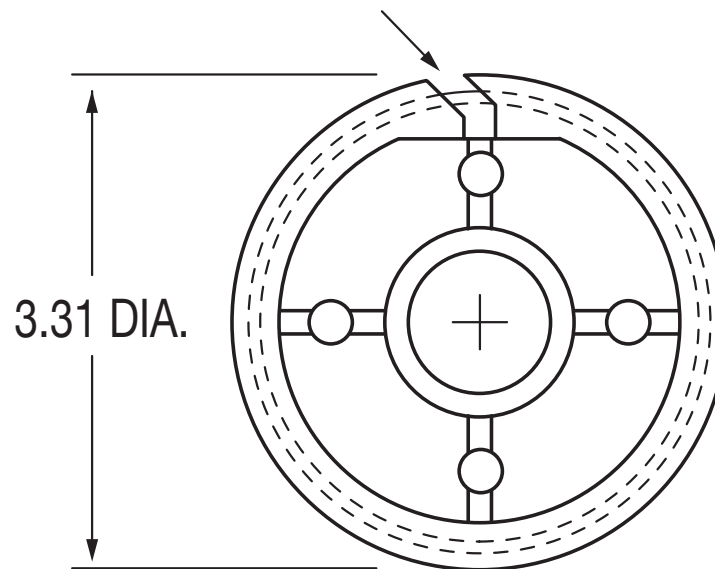

LEFT CABLE DRUM

027-20300 = Left Hand Drum
 027-20301 = Right Hand Drum

Description

Cable Drums for Single
 Spring Operator Assemblies

Literature Number

DD-027-20300-B-20210707

Part Numbers

027-20300
 027-20301