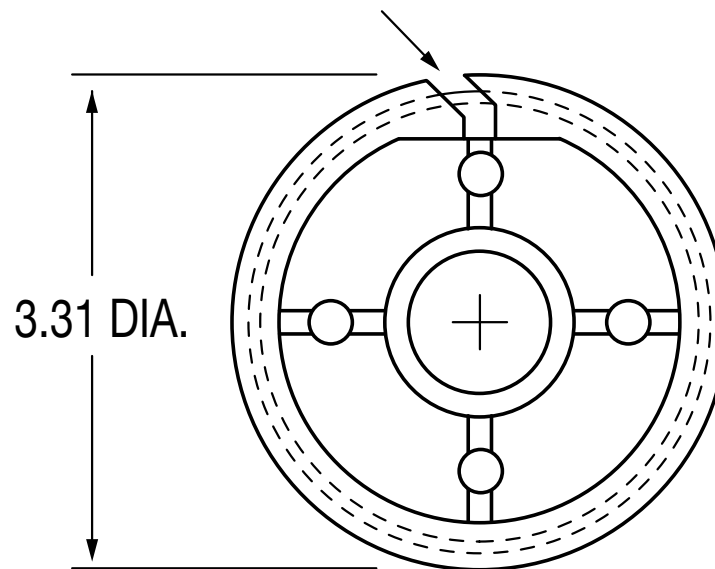

LEFT CABLE DRUM

027-20300 = Left Hand Drum
 027-20301 = Right Hand Drum

Description

Cable Drums for Single
 Spring Operator Assemblies

Literature Number

DD-027-20300-B-20210707

Part Numbers

027-20300
 027-20301