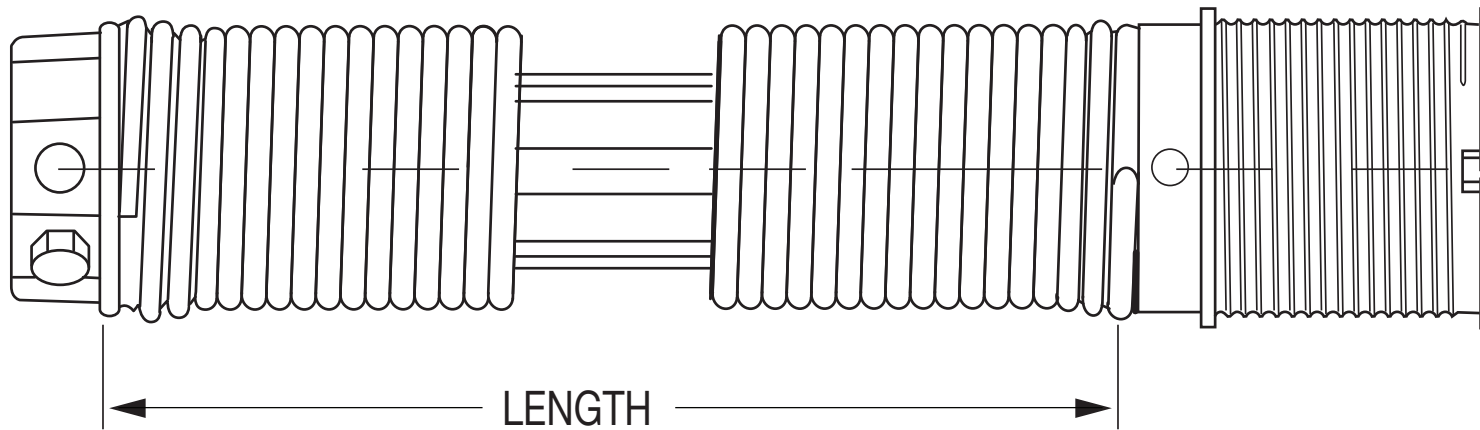

ROADSIDE SHOWN AS VIEWED FROM INSIDE VEHICLE

027-20112 / 027-20113 = 33.00"  
027-20114 / 027-20115 = 35.00"

Description

Spring Assembly for Dual  
Spring Operator Assemblies

Literature Number

DD-027-20112-B-20210707

Part Numbers

027-20112  
027-20113  
027-20114  
027-20115