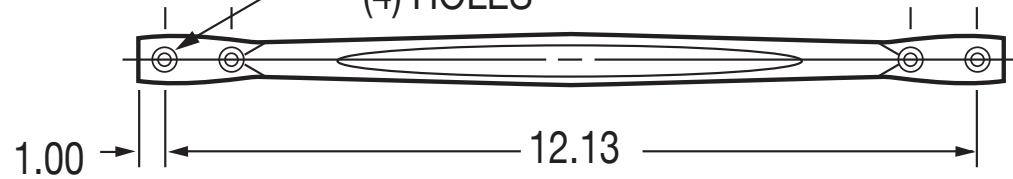

(FLATTENED IN CENTER & ENDS)

.22 DIA. WITH COUNTERSINK
(4) HOLES

Description

Grab Handles

Literature Number

DD-022-00626-A-20212405

Part Numbers

022-00627