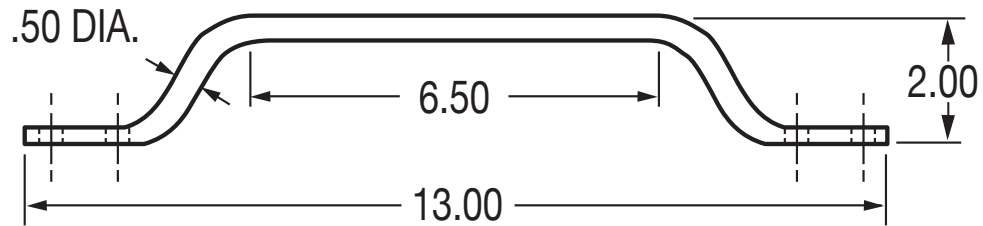

(FLATTENED IN CENTER & ENDS)

.22 DIA. WITH COUNTERSINK
(4) HOLES

Description

Grab Handles

Literature Number

DD-022-00626-A-20212405

Part Numbers

022-00627