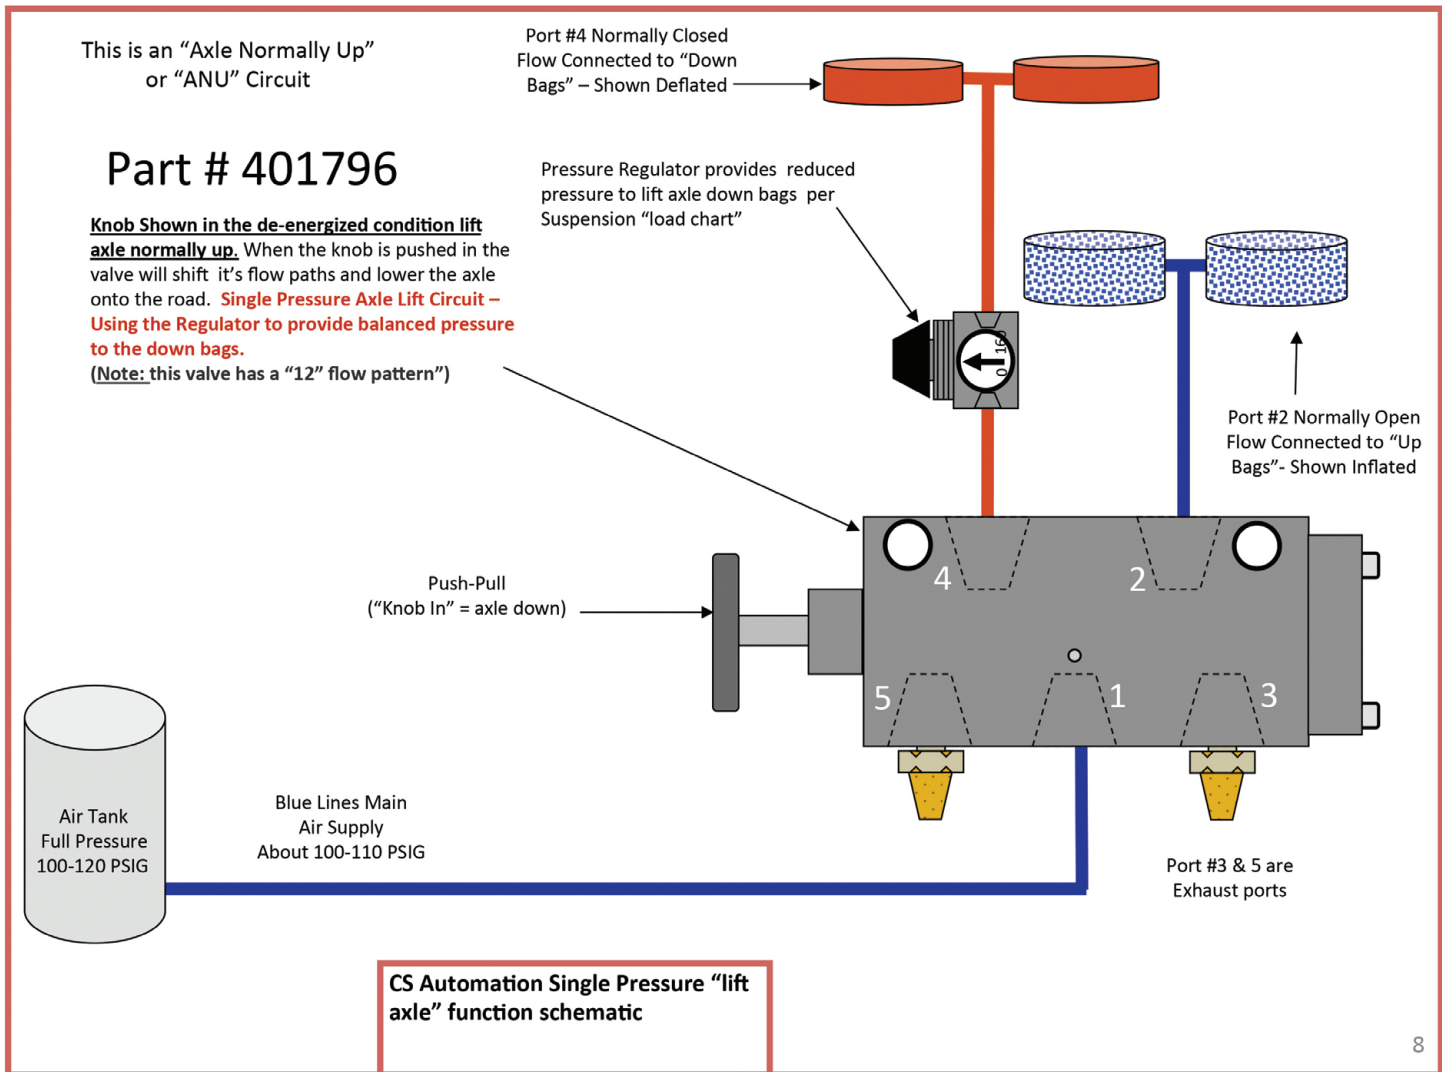

## MANUAL PUSH/PULL VALVE 401796

# MANUAL PUSH/PULL VALVE 401796