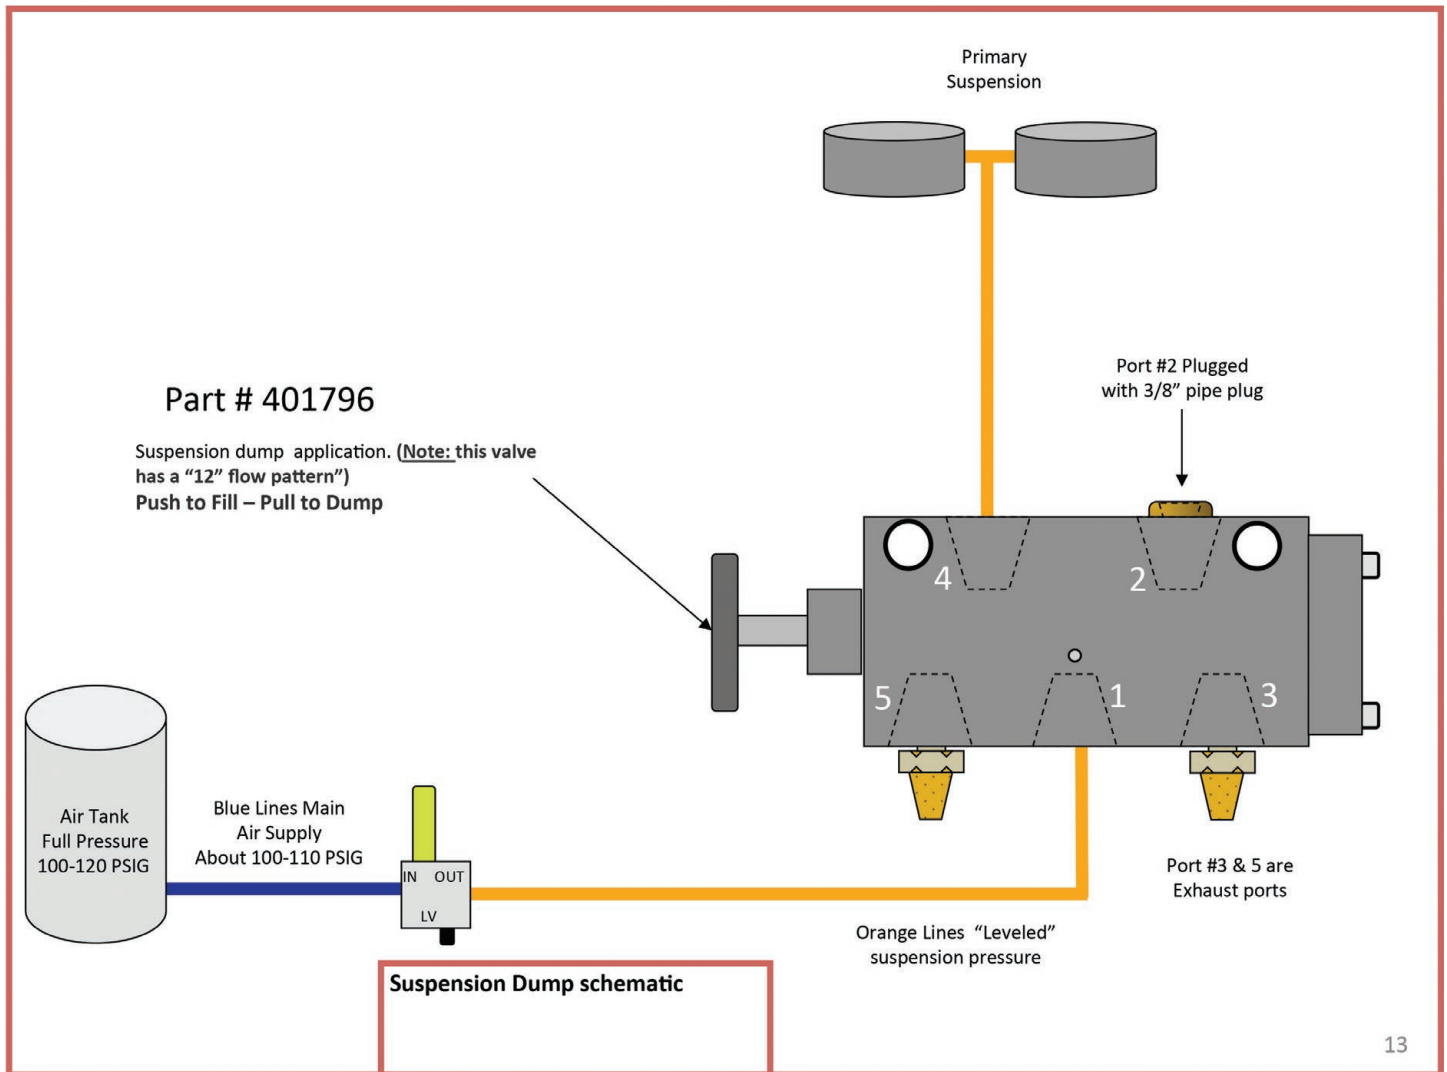

## MANUAL PUSH/PULL VALVE 401796

# MANUAL PUSH/PULL VALVE 401796