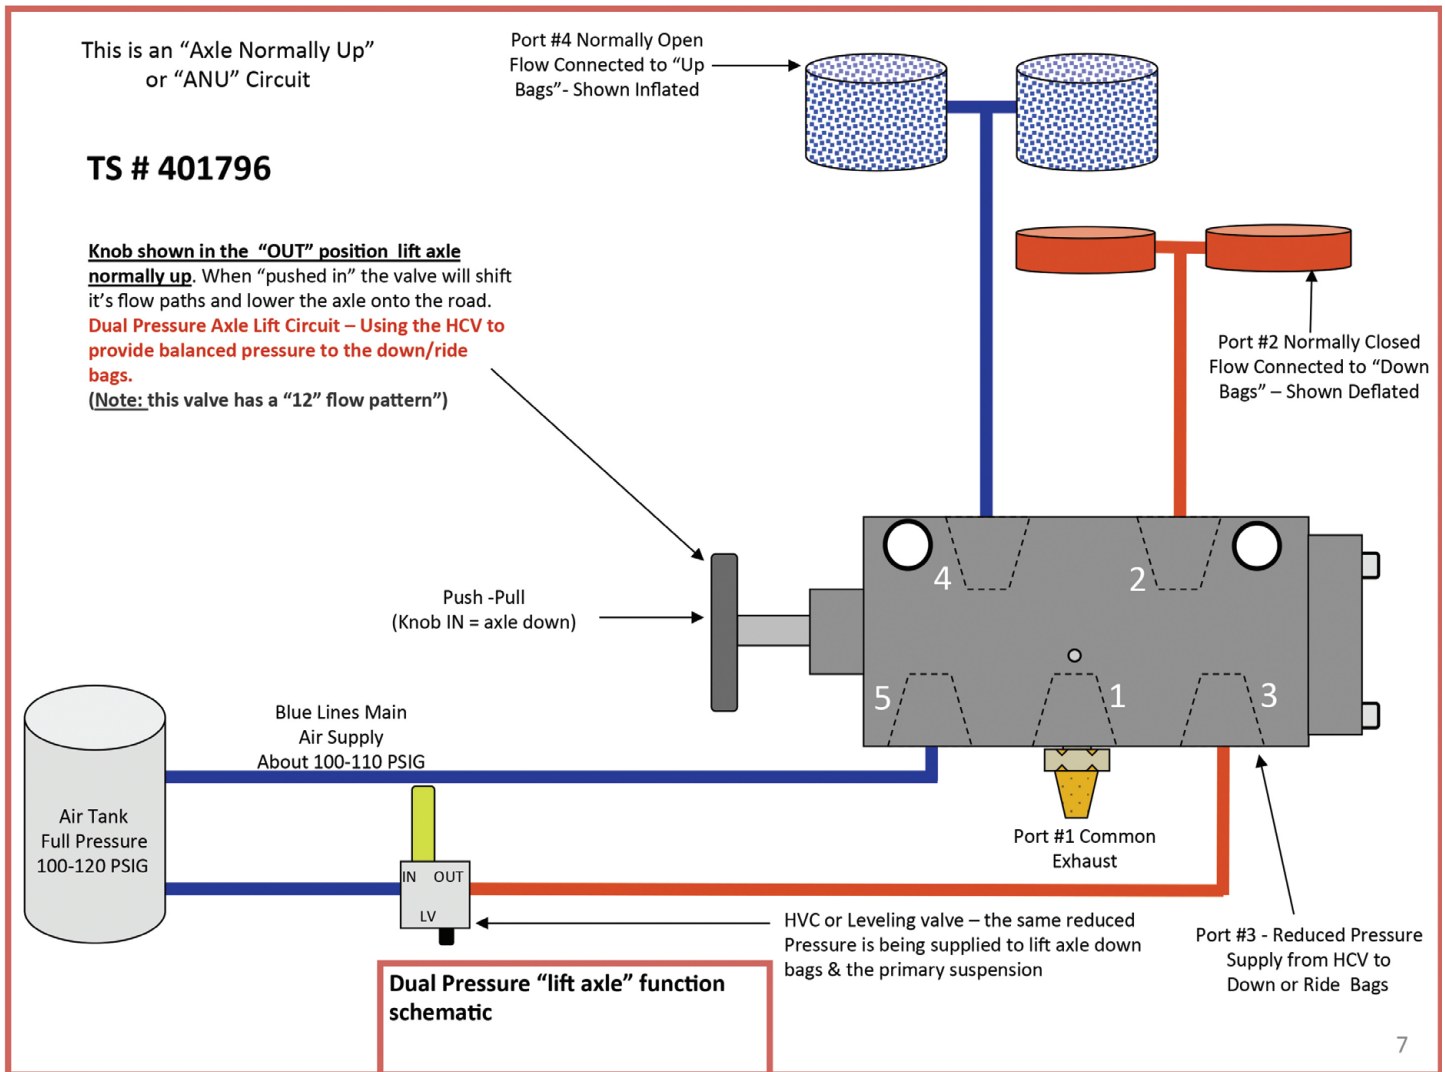

## MANUAL PUSH/PULL VALVE 401796

# MANUAL PUSH/PULL VALVE 401796