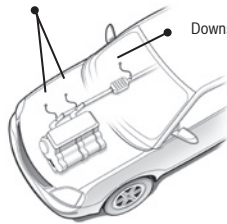

Upstream Sensor

Downstream Sensor

Inline 4-6 Cylinder, Longitudinal Mount
1 Upstream, 1 Downstream

Upstream Sensor

Downstream Sensor

V6-V10, Longitudinal Mount
1 Upstream, 1 Downstream

Upstream Sensor, Front and Left Manifold/Exhaust