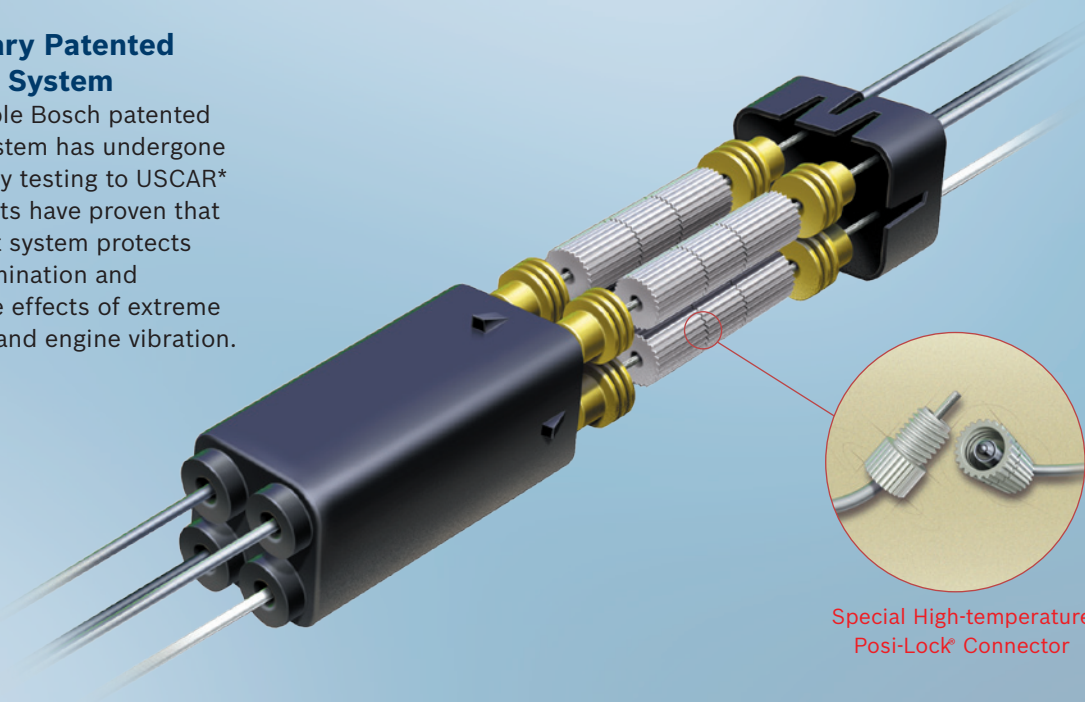

Bosch Patented OE SmartLink™ Connector System

Revolutionary Patented Connection System

The submersible Bosch patented connection system has undergone rigorous quality testing to USCAR* standards. Tests have proven that this watertight system protects against contamination and withstands the effects of extreme temperatures and engine vibration.