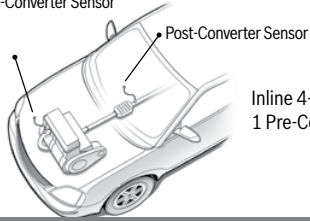

Inline 4-6 Cylinder, Transverse Mount
1 Pre-Converter, 1 Post-Converter

Pre-Converter Sensor, Right and Left Manifold/Exhaust