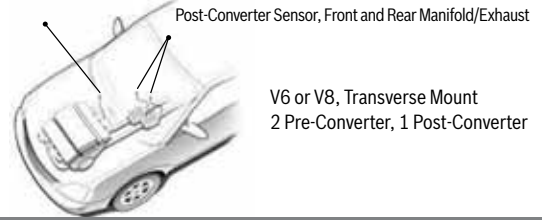

V6 or V8, Transverse Mount
2 Pre-Converter, 1 Post-Converter

Pre-Converter Sensor, Front and Rear Manifold/Exhaust