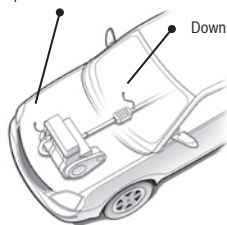

Downstream Sensor

Inline 4-6 Cylinder, Transverse Mount
1 Upstream, 1 Downstream

Upstream Sensor