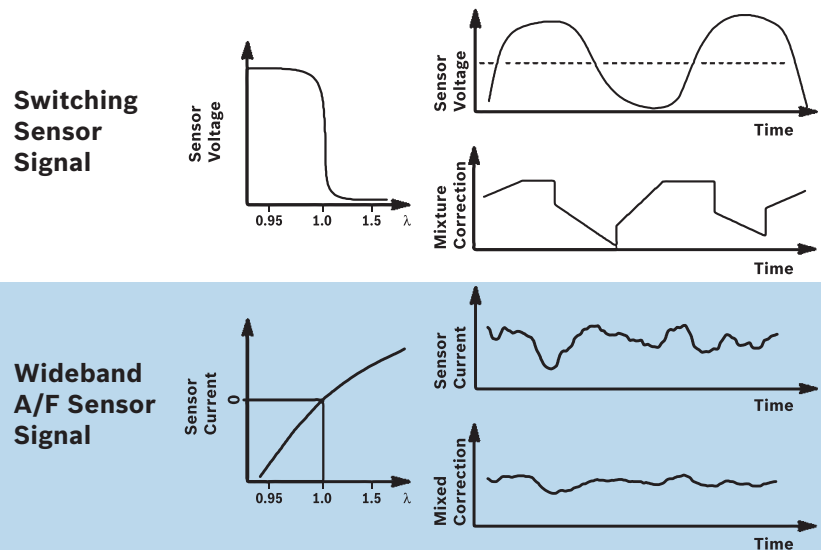

Bosch Premium Oxygen Sensors

Bosch leads the way in oxygen sensor technology and innovation with over 500 million oxygen sensor units manufactured since 1976. Bosch is the trusted leader in Premium Oxygen Sensors and known worldwide for quality and performance.

What is the Difference Between Switching & Wideband A/F Sensors?

Switching: Standard narrow band type Oxygen Sensors operate between 0 and 1 volts, and are only capable of accurately measuring a stoichiometric air/fuel ratio (e.g. 14.7:1). A richer or leaner condition results in an abrupt voltage change and is only useful for qualitative determination. Modern automobiles use “switch” like sensing at idle and part throttle to make small compensations in fuel delivery to keep the air/fuel ratio near 14.7:1.

Switching vs. Wideband A/F Output

Note: The signal from the wideband sensor does *not* toggle around 450 mV!

Wideband A/F: Wideband Air/Fuel Ratio sensors, such as the Bosch LSU series, utilize a more sophisticated sensing element that enables them to produce a precise output in proportion to the air/fuel ratio. As a result, a wideband A/F sensor measures exhaust gas oxygen content accurately from as rich as 9.0:1 to as lean as free air. The use of Wideband A/F sensors is growing rapidly as original equipment in vehicles and in high-performance specialty markets.