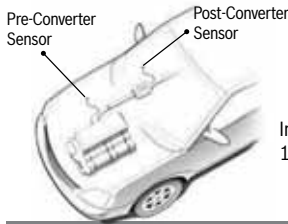

The illustrations below show several of the most common mounting configurations for oxygen sensors, depending on engine type and alignment. The terms used for each sensor location match the terms used in the Application Guide of our catalog. Check carefully to ensure that you are using the correct sensor for each location. Please note the left side is the drivers side, the right is the passenger side.

Inline 4-6 Cylinder, Longitudinal Mount
1 Pre-Converter, 1 Post-Converter

Pre-Converter Sensor, Front and Rear Manifold/Exhaust