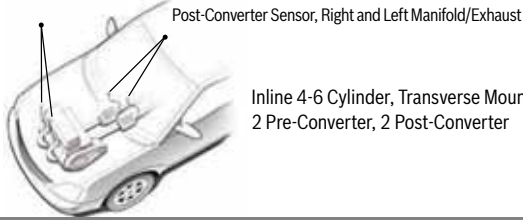

Inline 4-6 Cylinder, Transverse Mount
2 Pre-Converter, 2 Post-Converter

Pre-Converter Sensor, Right and Left Manifold/Exhaust